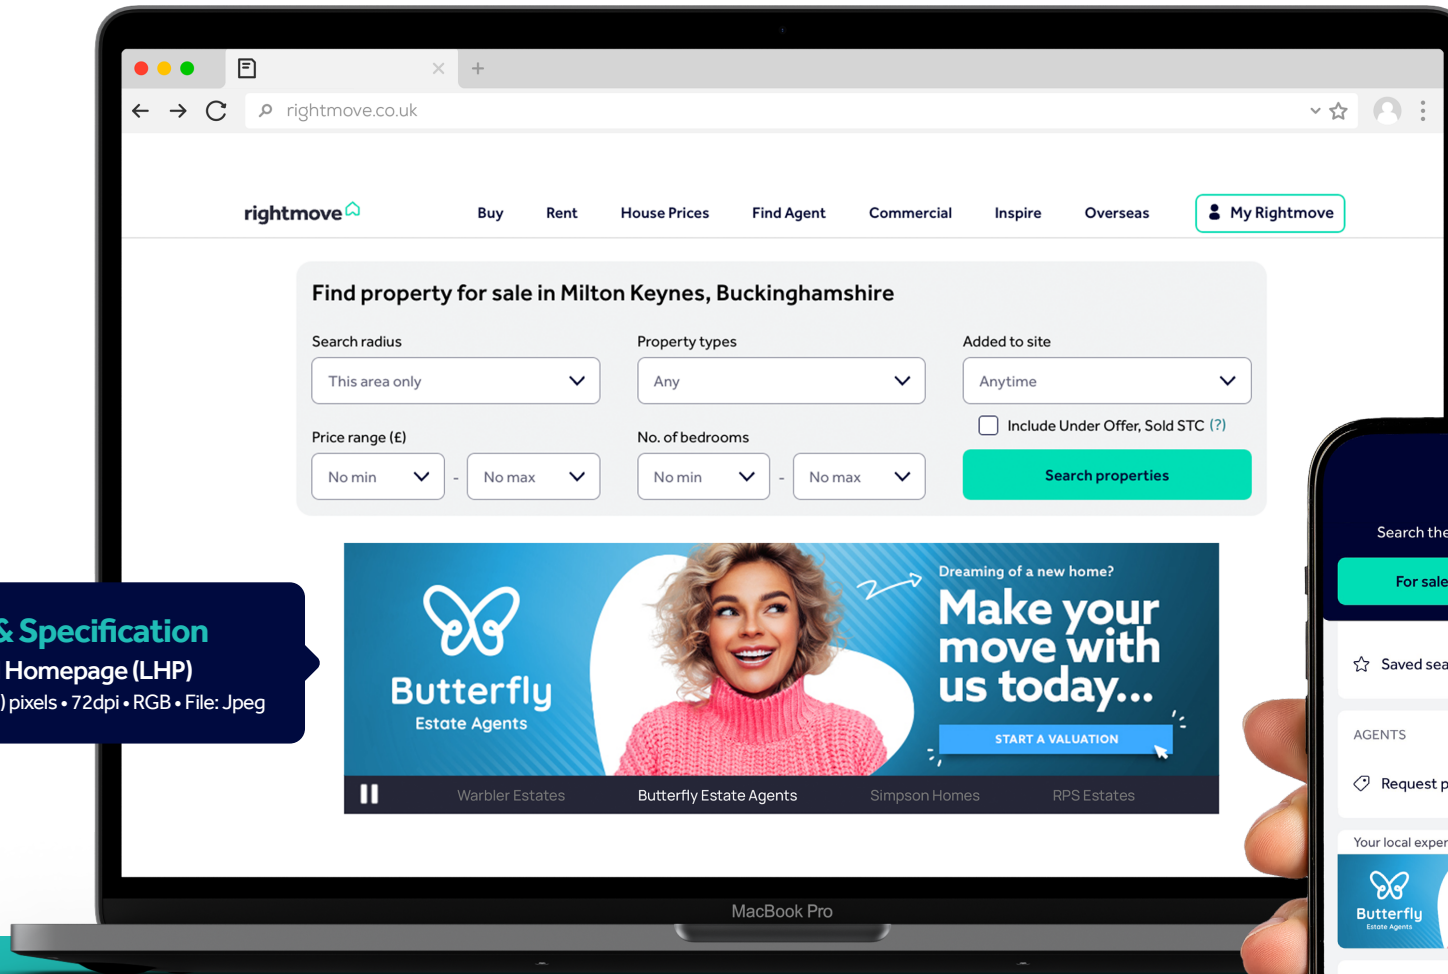

Your Rightmove Product Guide

In this guide you will find a break down of each product in-situ on site,
along with the full name and abbreviation of the products

Size & Specification
Mobile Homepage (MHP)
1536 (w) x 410 (h) pixels
72dpi • RGB • File: Jpeg

Size & Specification
Local Homepage (LHP)
900 (w) x 240 (h) pixels • 72dpi • RGB • File: Jpeg

Local & Mobile Homepage | Abbreviation: 'LHP' and 'MHP'

Use the Local Homepage to place eye-catching, targeted adverts in search areas chosen by you. It's one of the largest advertising spaces on Rightmove and can be used for campaigns and branding in the same way as a billboard on the High Street.

+ Design Information

The Local Homepage banner displays for 5 seconds before rotating on to another ad. Stick to one straightforward message and one call to action (if you're using one).

Size & Specification
Featured Agent Tablet
 (FA Tablet)
 534 (w) x 104 (h) pixels
 72dpi • RGB • File: Jpeg