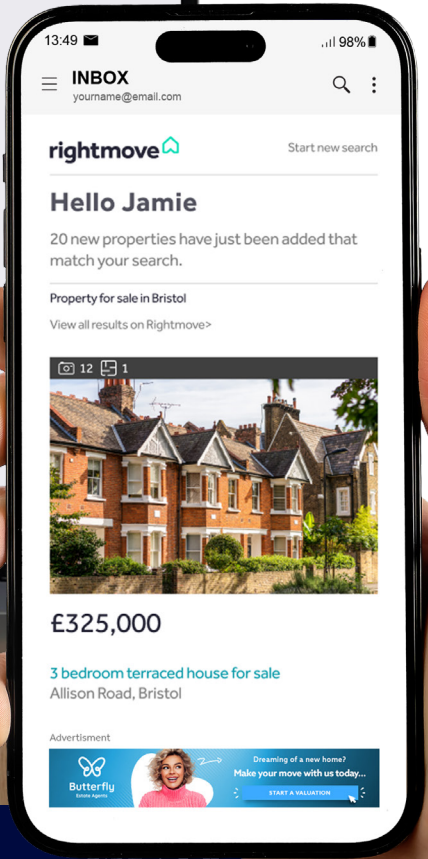

Butterfly
Estate Agents

Dreaming of a new home?

**Make your
move with
us today...**

When displaying on Desktop there is a small white line separating the images, making it feel native to the properties on site.

This is an example of a 3 slide NSA.

Size & Specification
Property Alert Sponsor (PAS)
575 (w) x 102 (h) pixels • 72dpi • RGB • File: GIF

Property Alert Sponsor | Abbreviation: 'PAS'

This banner advert displays in Rightmove email alerts. Agents have described the Property Alert Sponsor like attaching a business card to the new instructions your competitors send to their registered database!

Banner Sizes | Quick View

Local Homepage (LHP) 900 (w) x 240 (h) pixels • 72dpi • RGB • File: Jpeg

Mobile Homepage (MHP) 1536 (w) x 410 (h) pixels • 72dpi • RGB • File: Jpeg

Featured Agent (FA)

Desktop: 800 (w) x 120 (h) pixels • 72dpi • RGB • File: Jpeg