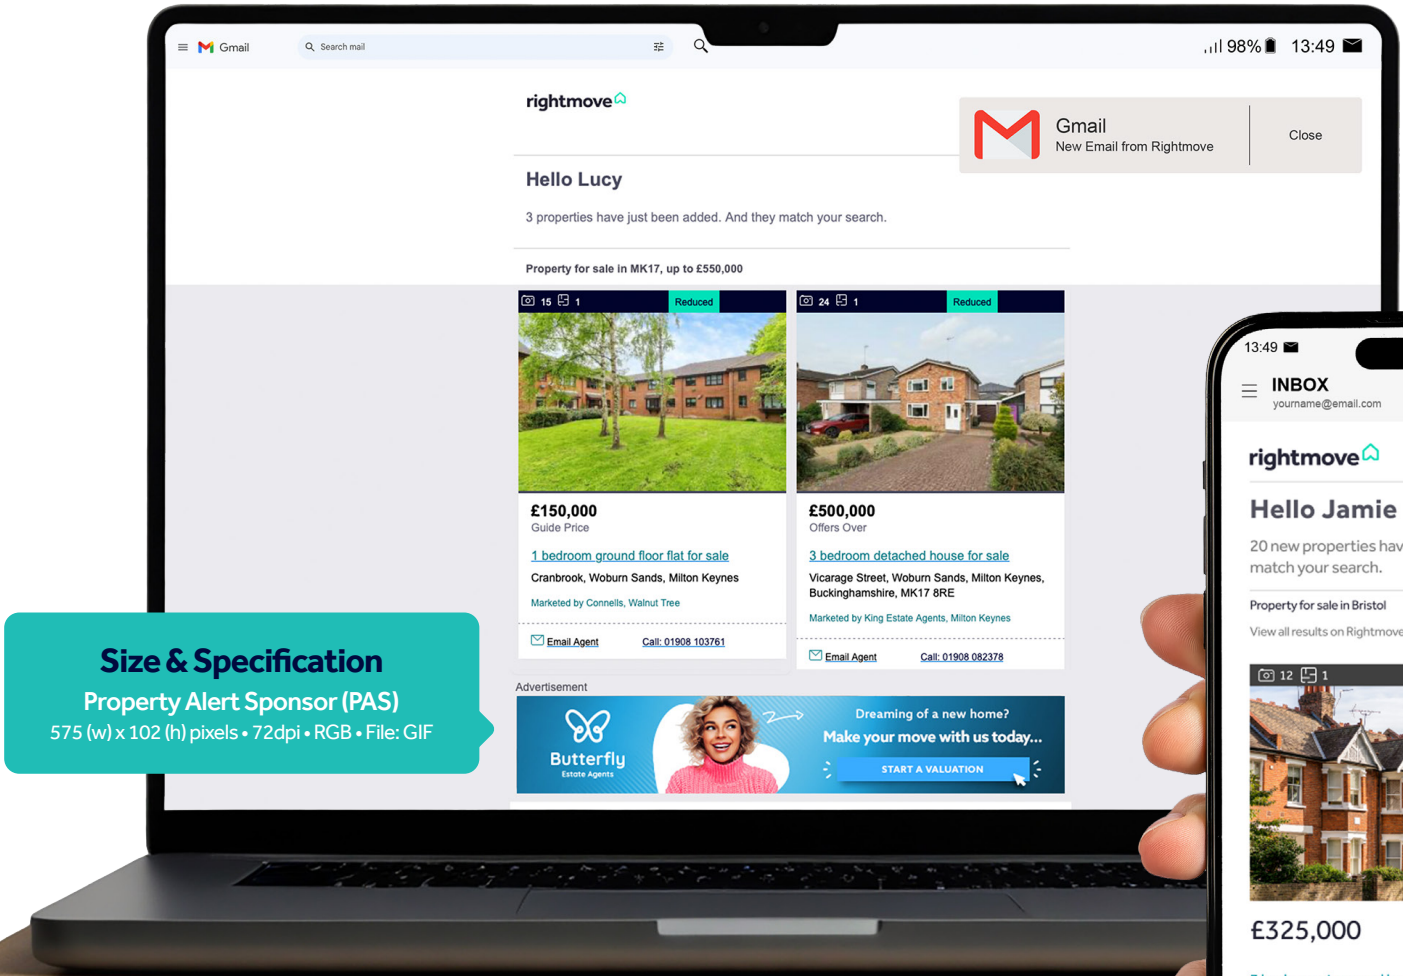

Native Search Advert

Abbreviation: 'NSA'

Native Search Advert (NSA) is a display based product that sits within the listings. Its appearance is similar to listings so it feels more natural to the Rightmove website.

Butterfly
Estate Agents

Dreaming of a new home?

**Make your
move with
us today...**

When displaying on Desktop there is a small white line separating the images, making it feel native to the properties on site.

This is an example of a 3 slide NSA.

Size & Specification
Property Alert Sponsor (PAS)
575 (w) x 102 (h) pixels • 72dpi • RGB • File: GIF

Property Alert Sponsor | Abbreviation: 'PAS'

This banner advert displays in Rightmove email alerts. Agents have described the Property Alert Sponsor like attaching a business card to the new instructions your competitors send to their registered database!

Banner Sizes | Quick View

Local Homepage (LHP) 900 (w) x 240 (h) pixels • 72dpi • RGB • File: Jpeg

Mobile Homepage (MHP) 1536 (w) x 410 (h) pixels • 72dpi • RGB • File: Jpeg

Featured Agent (FA)

Desktop: 800 (w) x 120 (h) pixels • 72dpi • RGB • File: Jpeg