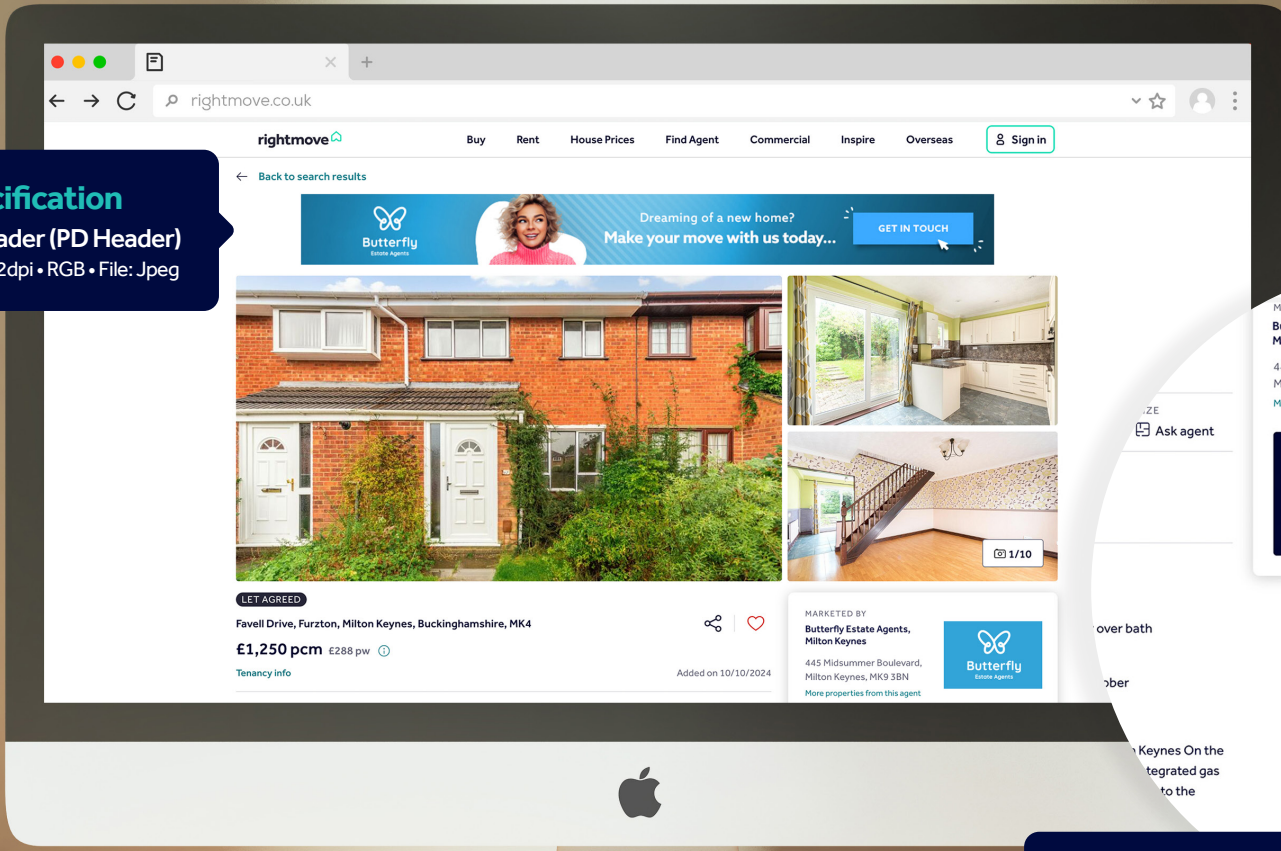

Size & Specification
Property Details Header (PD Header)
980 (w) x 100 (h) pixels • 72dpi • RGB • File: Jpeg

Size & Specification
Mid Page Advert (MPA)
284 (w) x 218 (h)
pixels • 72dpi • RGB • File: Jpeg

Microsite cont. | Abbreviation: 'MS'

All agent Microsites include a branded 'Property Details Header' which is displayed on each specific property details page. In addition to this, a branded 'Mid Page Advert' also sits halfway down, to the right of the same page. Both adverts click through to the main Microsite landing page & do not link to external sites such as your website.