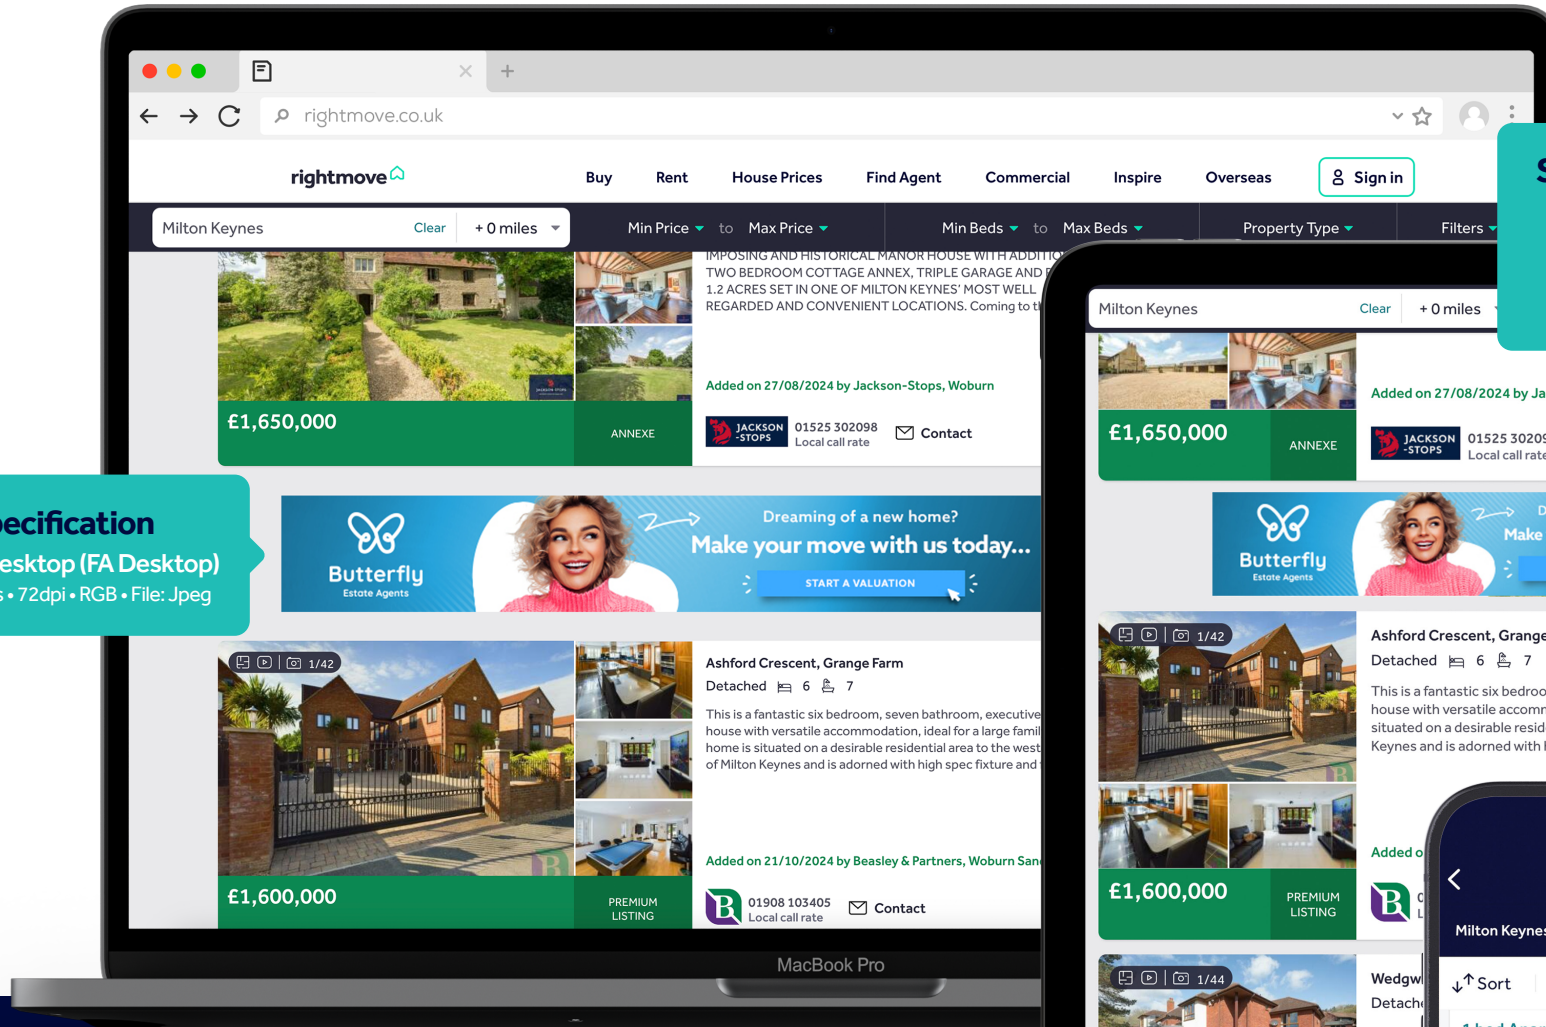

Size & Specification
Local Homepage (LHP)
900 (w) x 240 (h) pixels • 72dpi • RGB • File: Jpeg

Local & Mobile Homepage | Abbreviation: 'LHP' and 'MHP'

Use the Local Homepage to place eye-catching, targeted adverts in search areas chosen by you. It's one of the largest advertising spaces on Rightmove and can be used for campaigns and branding in the same way as a billboard on the High Street.

+ Design Information

The Local Homepage banner displays for 5 seconds before rotating on to another ad. Stick to one straightforward message and one call to action (if you're using one).

Size & Specification
Featured Agent Tablet
 (FA Tablet)
 534 (w) x 104 (h) pixels
 72dpi • RGB • File: Jpeg