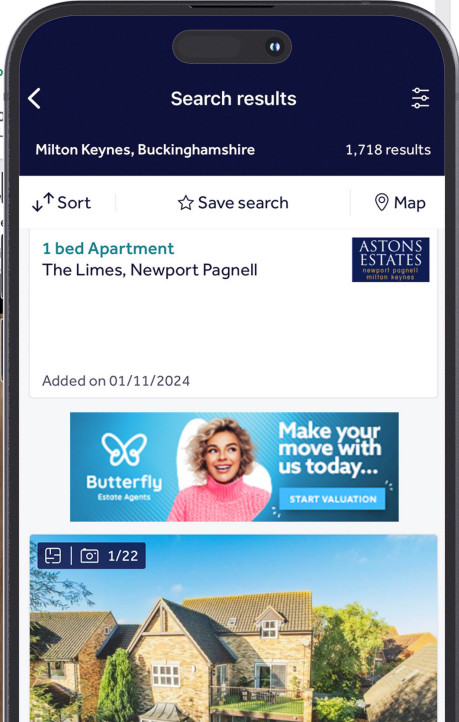

Size & Specification
Local Homepage (LHP)
900 (w) x 240 (h) pixels • 72dpi • RGB • File: Jpeg

Local & Mobile Homepage | Abbreviation: 'LHP' and 'MHP'

Use the Local Homepage to place eye-catching, targeted adverts in search areas chosen by you. It's one of the largest advertising spaces on Rightmove and can be used for campaigns and branding in the same way as a billboard on the High Street.

+ Design Information

The Local Homepage banner displays for 5 seconds before rotating on to another ad. Stick to one straightforward message and one call to action (if you're using one).

Size & Specification
Featured Agent Tablet
 (FA Tablet)
 534 (w) x 104 (h) pixels
 72dpi • RGB • File: Jpeg

Size & Specification
Featured Agent Desktop
 (FA Desktop)
 800 (w) x 120 (h) pixels • 72dpi • RGB • File: Jpeg

Size & Specification
Featured Agent Mobile
 (FA Mobile)
 270 (w) x 90 (h) pixels
 72dpi • RGB • File: Jpeg