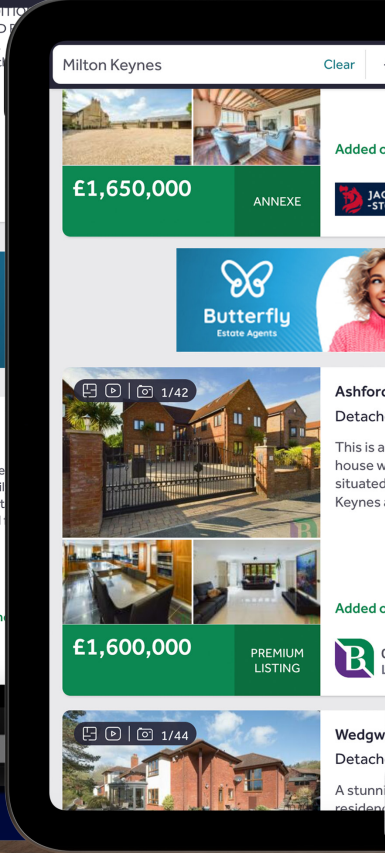

Your Rightmove Product Guide

In this guide you will find a break down of each product in-situ on site,
along with the full name and abbreviation of the products

Size & Specification
Mobile Homepage (MHP)
1536 (w) x 410 (h) pixels
72dpi • RGB • File: Jpeg

Size & Specification
Local Homepage (LHP)
900 (w) x 240 (h) pixels • 72dpi • RGB • File: Jpeg

Local & Mobile Homepage | Abbreviation: 'LHP' and 'MHP'

Use the Local Homepage to place eye-catching, targeted adverts in search areas chosen by you. It's one of the largest advertising spaces on Rightmove and can be used for campaigns and branding in the same way as a billboard on the High Street.

+ Design Information

The Local Homepage banner displays for 5 seconds before rotating on to another ad. Stick to one straightforward message and one call to action (if you're using one).

Size & Specification
Featured Agent Tablet
 (FA Tablet)
 534 (w) x 104 (h) pixels
 72dpi • RGB • File: Jpeg

Size & Specification
Featured Agent Desktop
 (FA Desktop)
 800 (w) x 120 (h) pixels • 72dpi • RGB • File: Jpeg

Size & Specification
Featured Agent Mobile
 (FA Mobile)
 270 (w) x 90 (h) pixels
 72dpi • RGB • File: Jpeg