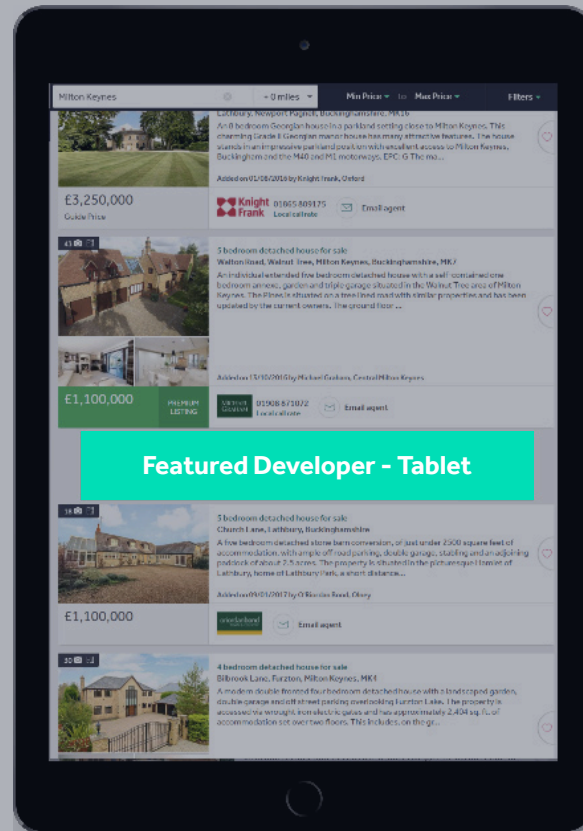

Featured Developer - Tablet & Mobile

(File name abbreviation: _FD)

What is it?

Featured Developer gives you a flexible branding slot on the busiest page on Rightmove. It can be used to communicate key messages and can link directly to your website.