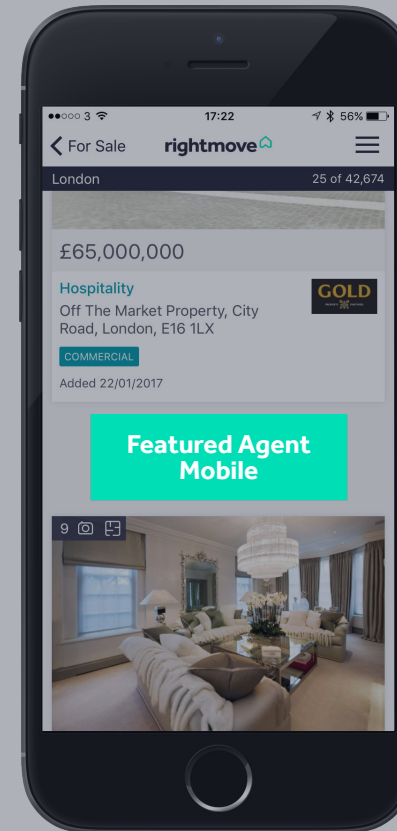

Featured Agent - Tablet & Mobile

(File name abbreviation: _FA)

What is it?

An eye catching banner which can link directly to your microsite or even your own website.