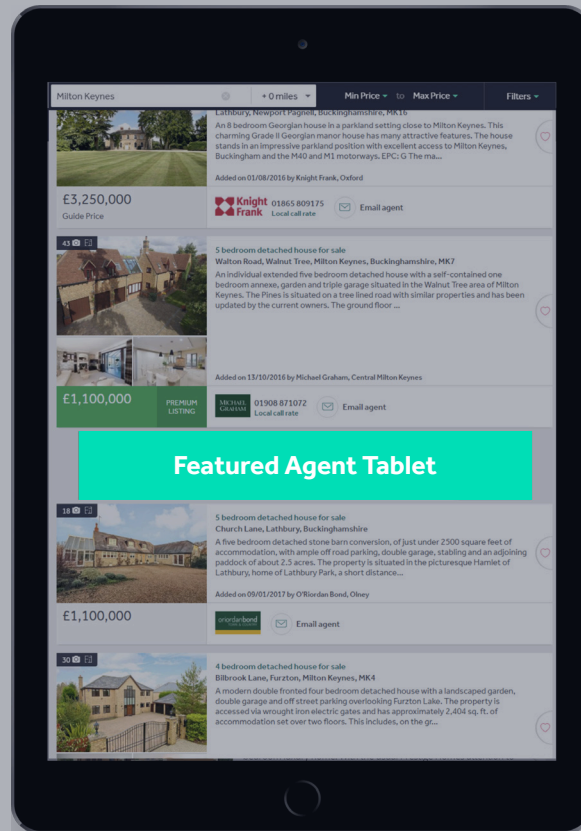

Featured Agent - Tablet & Mobile

(File name abbreviation: _FA)

What is it?

An eye catching banner which can link directly to your microsite or even your own website.